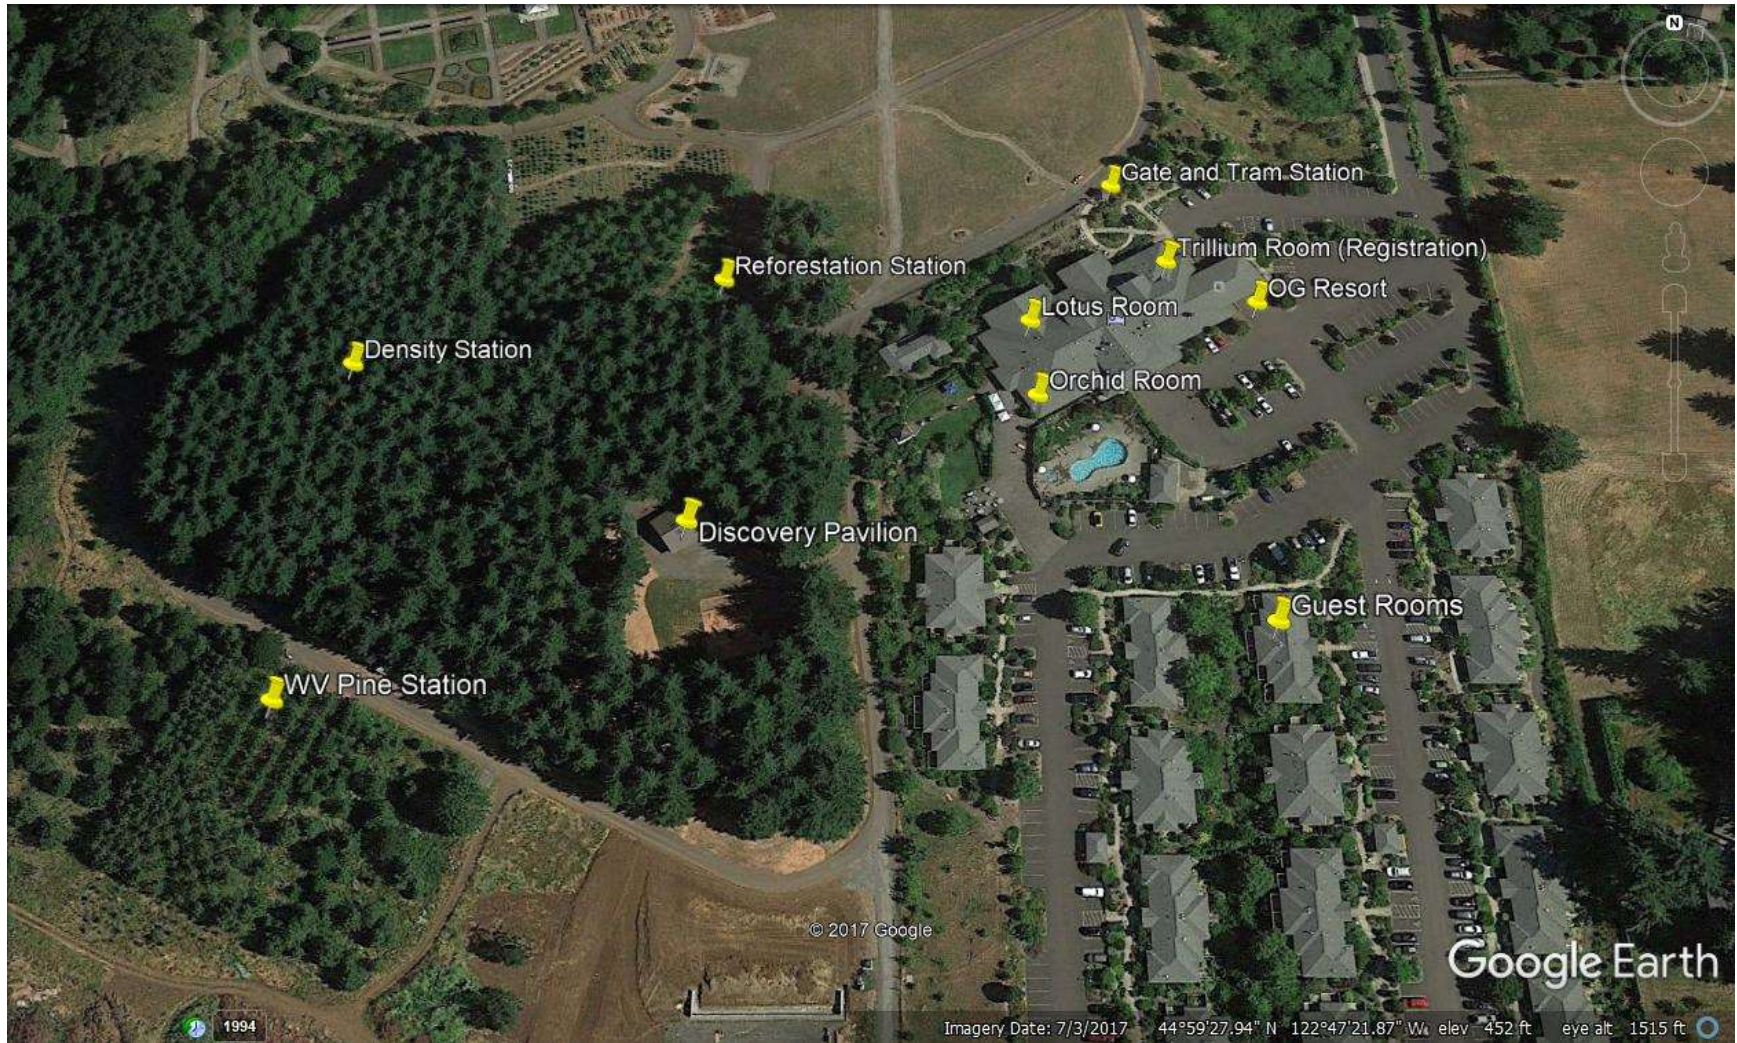

# Oregon Tree Farm System Annual Meeting- 2017

## Oregon Garden Resort Event Map

### Locations:

**Registration**      Trillium Room  
**Luncheon banquet**      Orchid Room  
**Inspector workshop**      Lotus Room

**Forest sessions**      Rediscovery Forest  
**Family/student activity**      Discovery Pavilion  
**OTFS BoD meeting**      Trillium Room

# Oregon Garden Resort Main Lodge